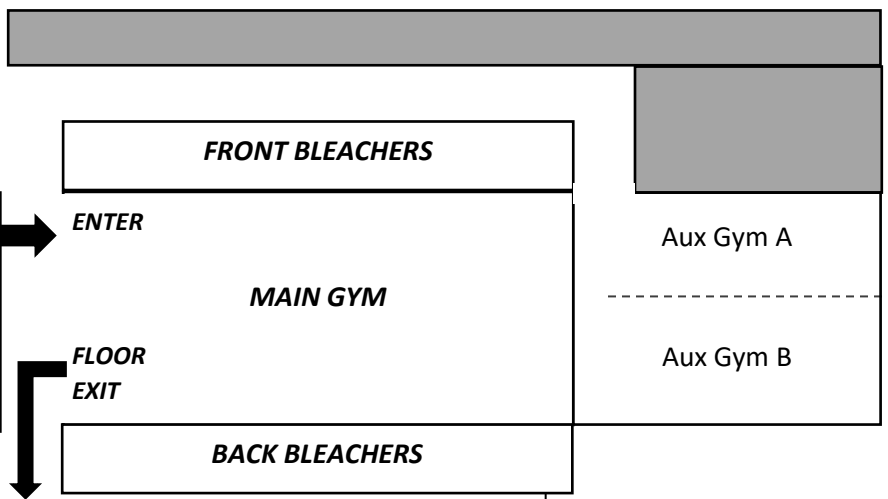

Cumberland Regional High School – Gym and Warm Up Areas

Spectator Entrance and Exit

Spectator parking
at back of school

UNIT CHECK IN / EQUIPMENT EXIT