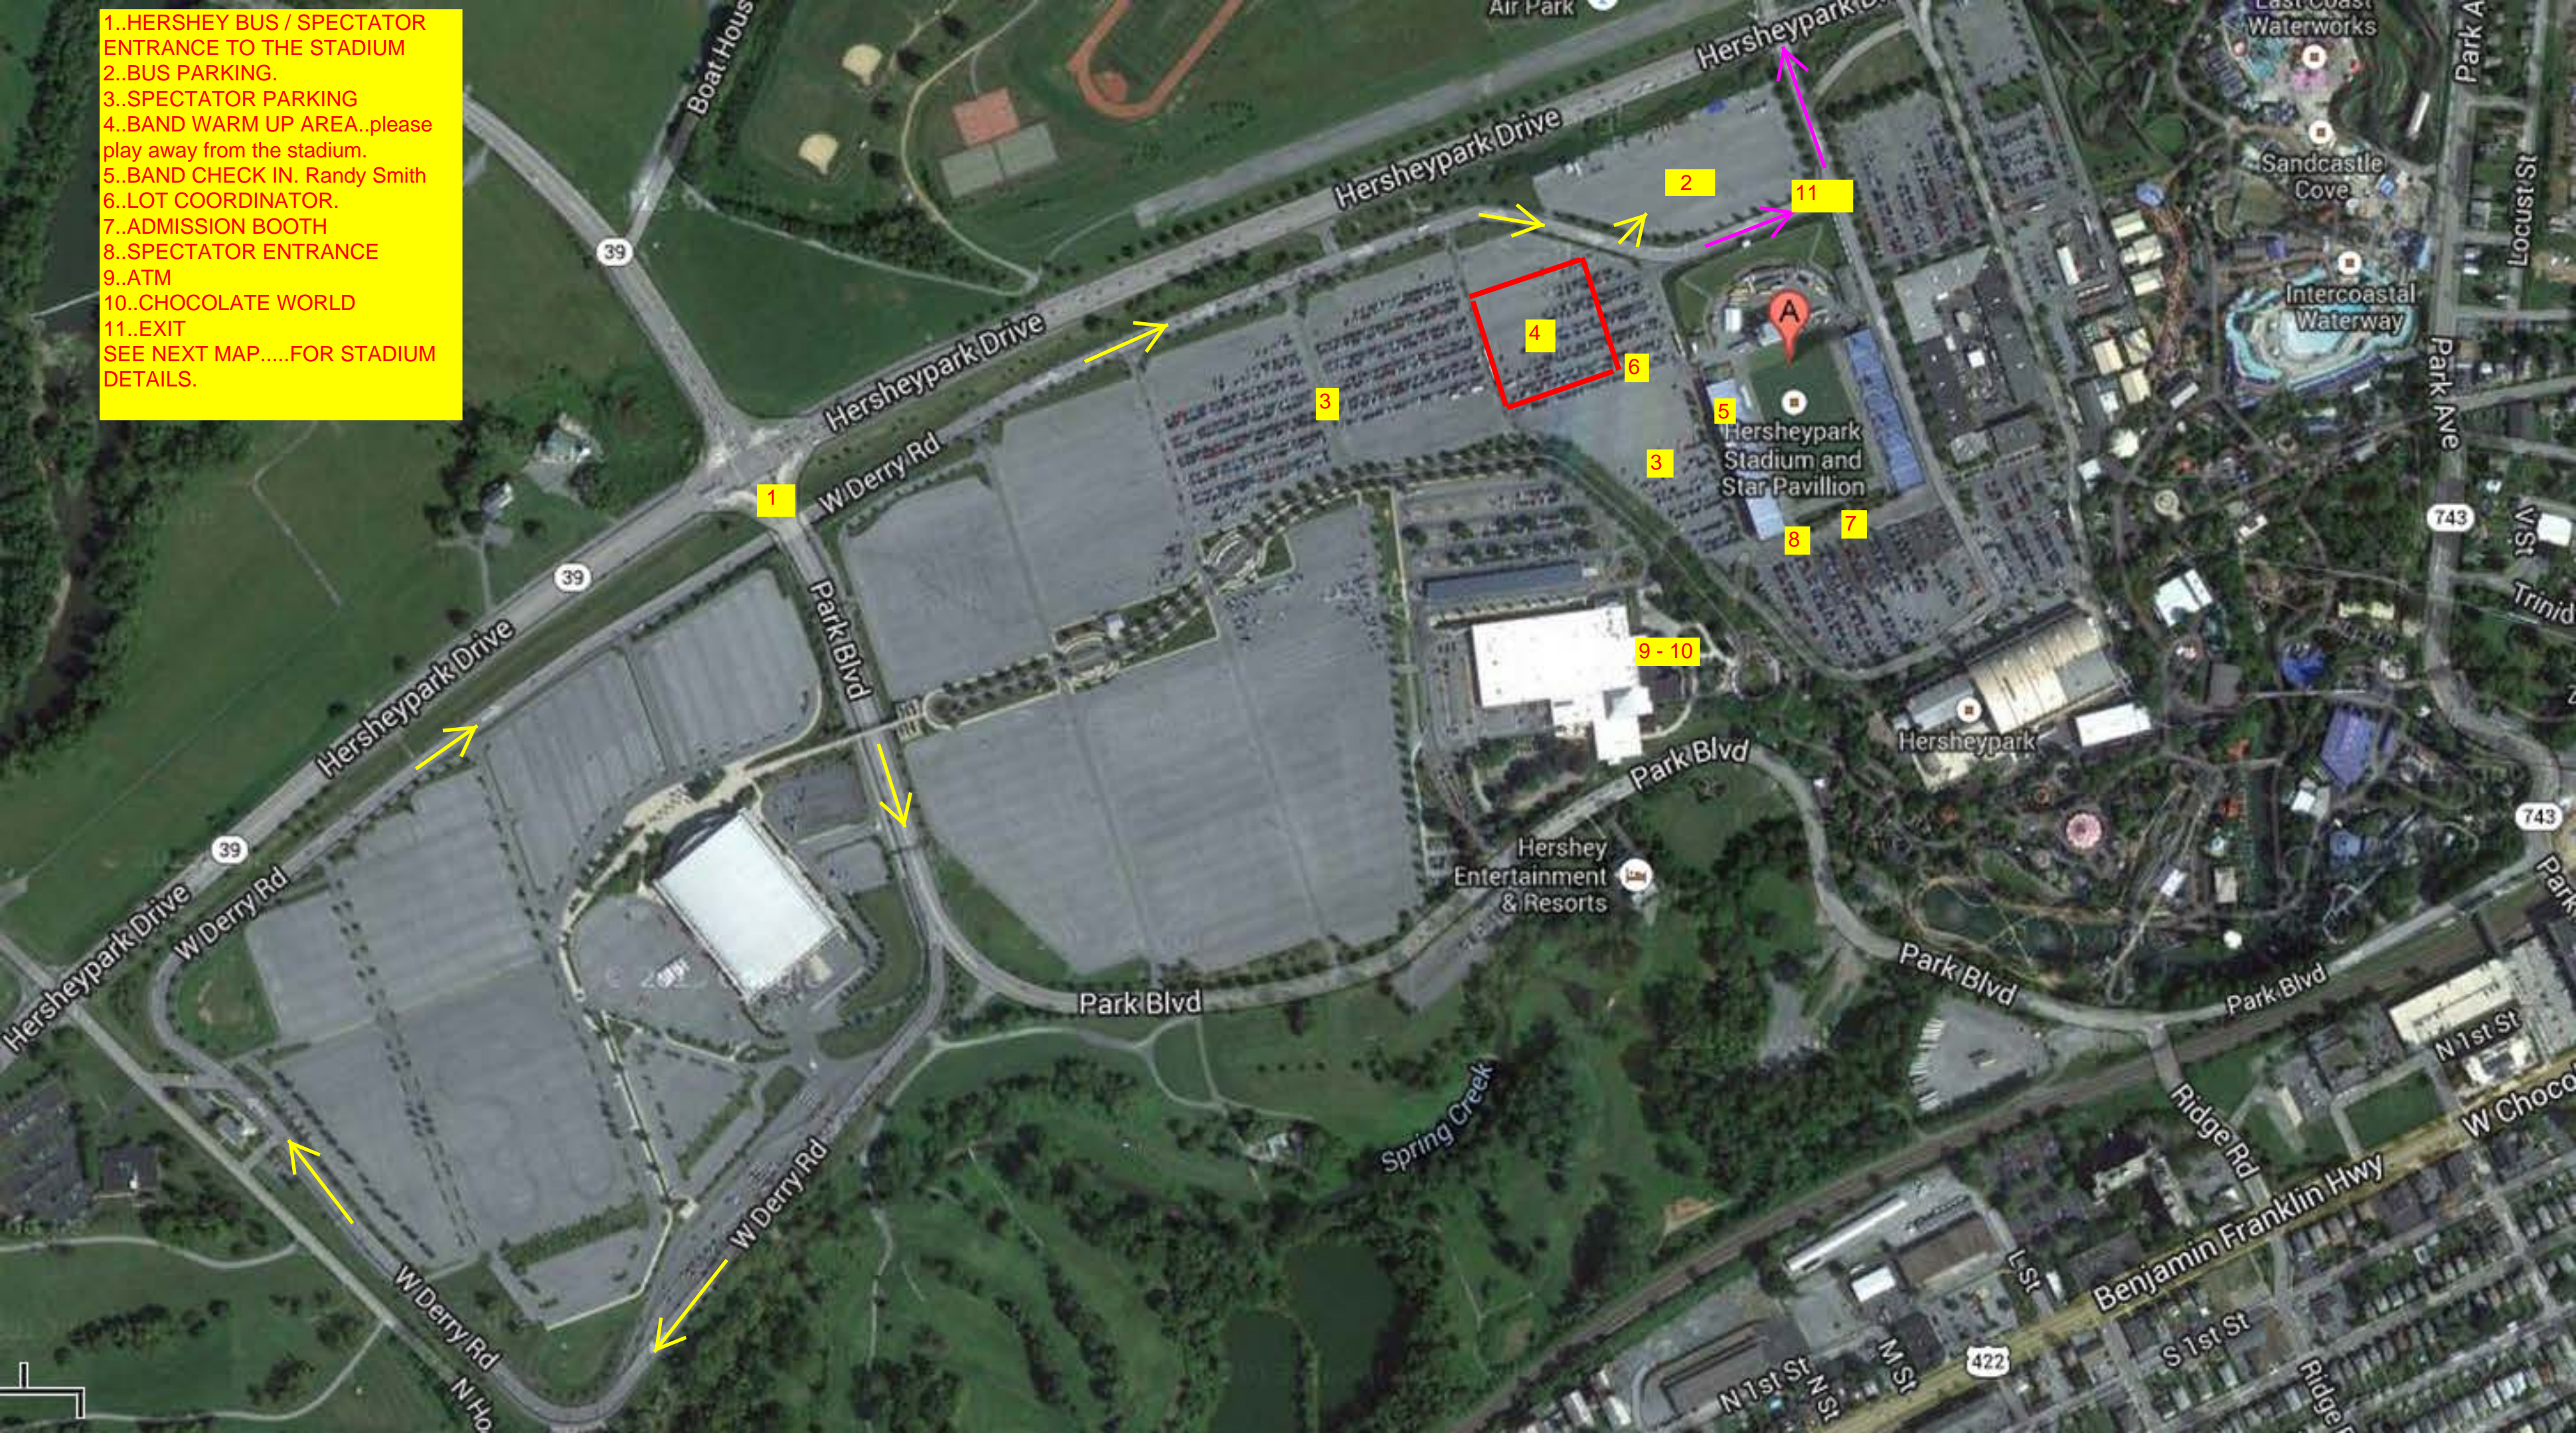

- 1..HERSHEY BUS / SPECTATOR ENTRANCE TO THE STADIUM
 - 2..BUS PARKING.
 - 3..SPECTATOR PARKING
 - 4..BAND WARM UP AREA..please play away from the stadium.
 - 5..BAND CHECK IN. Randy Smith
 - 6..LOT COORDINATOR.
 - 7..ADMISSION BOOTH
 - 8..SPECTATOR ENTRANCE
 - 9..ATM
 - 10..CHOCOLATE WORLD
 - 11..EXIT
- SEE NEXT MAP.....FOR STADIUM DETAILS.

PICTURE RISERS
4

6

1

3

2

5

- 1...BAND ENTRANCE
- 2...BAND BATHROOM GATE
- 3...FIRST AID
- 4...PICTURES
- 5...BAND CHECK IN
- 6...BAND EXIT FROM FIELD
- 7...ADMISSION BOOTH
- 8...SPECTATOR ENTRANCE
- 9...APPAREL SALES

Hershey Park

Hershey Park Stadium

9

8

7