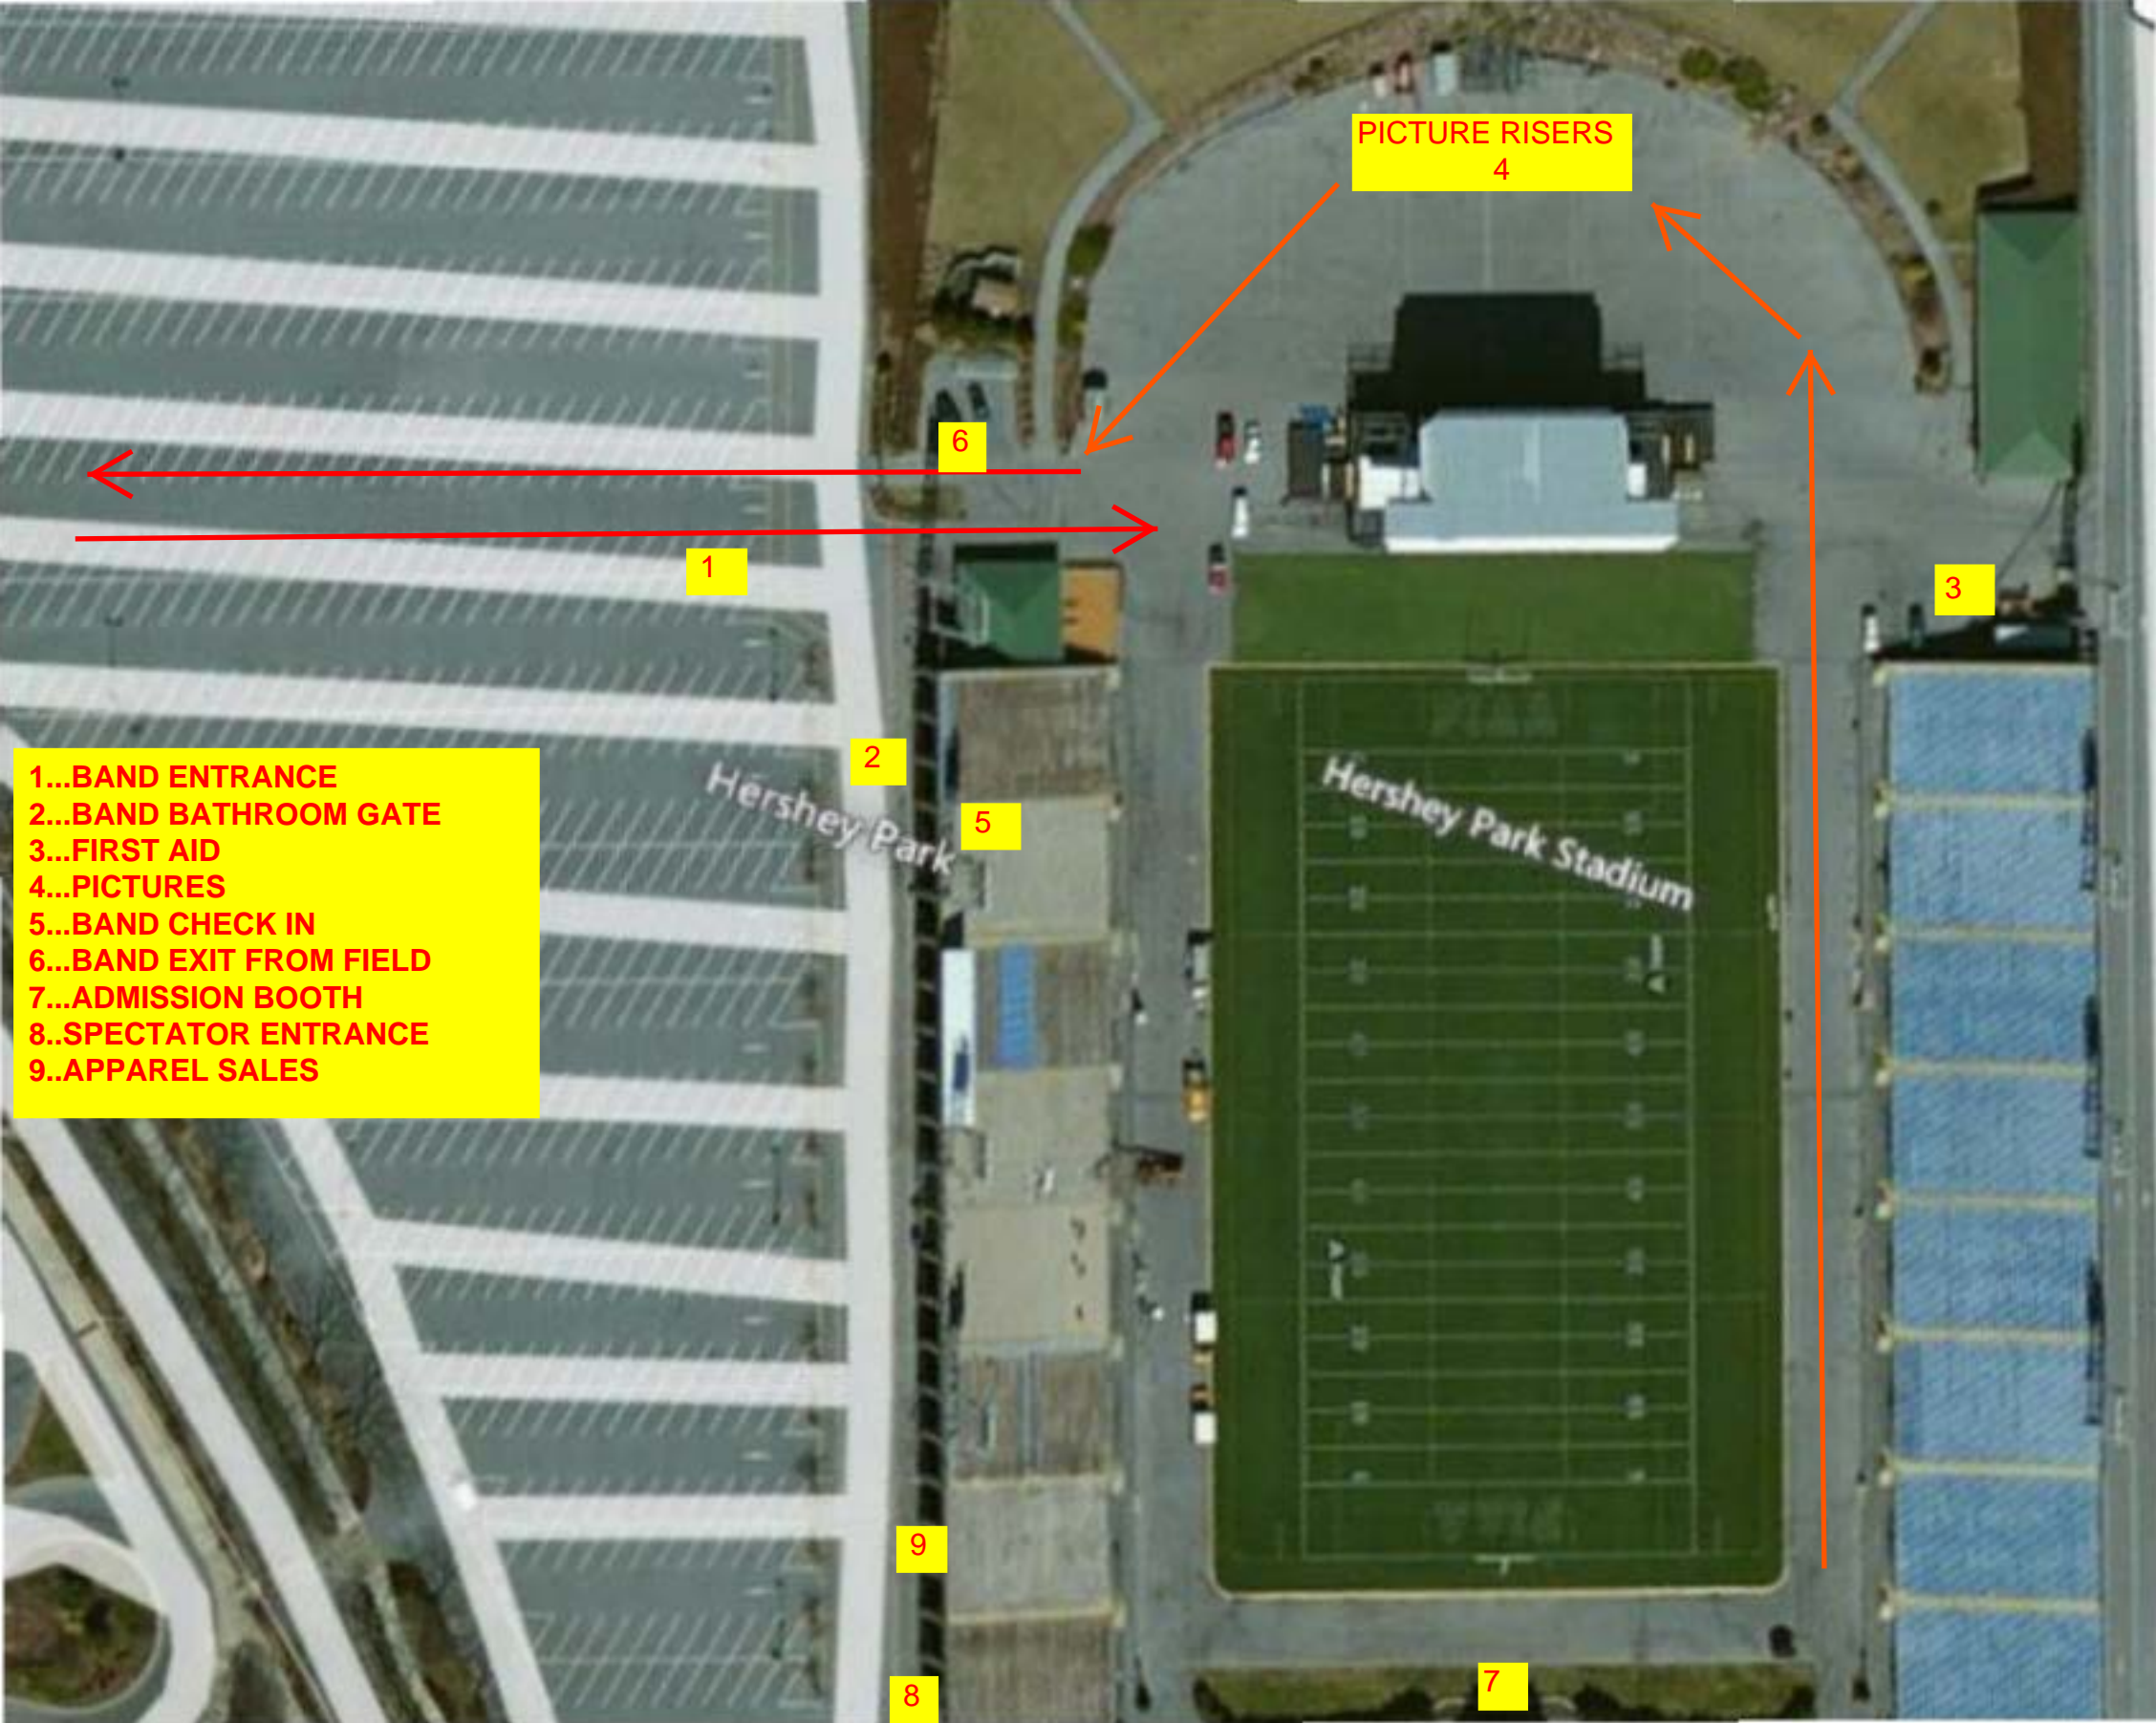

- 1..HERSHEY BUS / SPECTATOR ENTRANCE TO THE STADIUM
 - 2..BUS PARKING.
 - 3..SPECTATOR PARKING
 - 4..BAND WARM UP AREA..please play away from the stadium.
 - 5..BAND CHECK IN. Randy Smith
 - 6..LOT COORDINATOR.
 - 7..ADMISSION BOOTH
 - 8..SPECTATOR ENTRANCE
 - 9..ATM
 - 10..CHOCOLATE WORLD
 - 11..EXIT
- SEE NEXT MAP.....FOR STADIUM DETAILS.

PICTURE RISERS
4

6

1

3

2

5

- 1...BAND ENTRANCE
- 2...BAND BATHROOM GATE
- 3...FIRST AID
- 4...PICTURES
- 5...BAND CHECK IN
- 6...BAND EXIT FROM FIELD
- 7...ADMISSION BOOTH
- 8...SPECTATOR ENTRANCE
- 9...APPAREL SALES

Hershey Park

Hershey Park Stadium

9

8

7